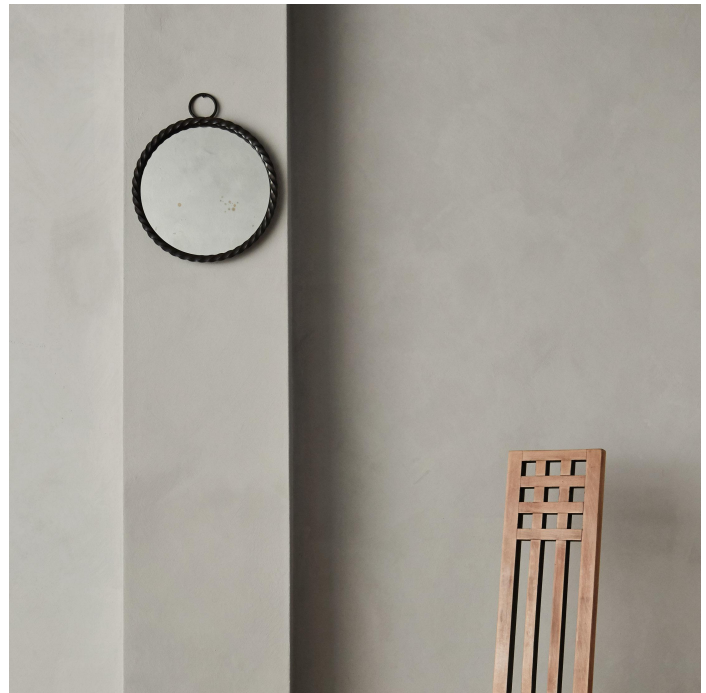

Black Iron Twisted Rope Frame Mirror

Description

Black iron circular mirror with a stylized twisted rope frame mirror with a ring.

Dimensions

12" w x 14.5" h

Era/Origin

1950s | France

Materials

Iron, Glass