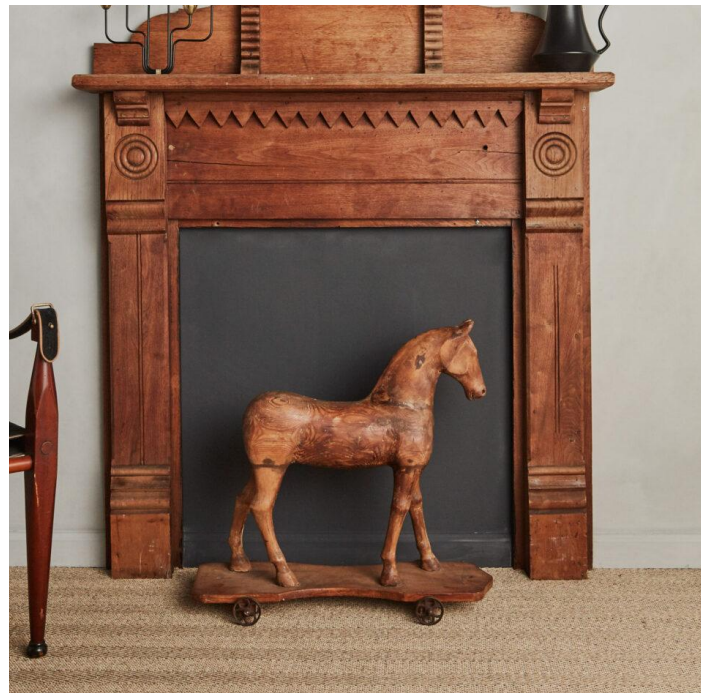

19th Century French Carved Wooden Horse

Description

*Elegant carved wooden horse from France,
19th century. With original wheels.*

Dimensions

26" w x 10" d x 25" h

Era/Origin

France

Materials